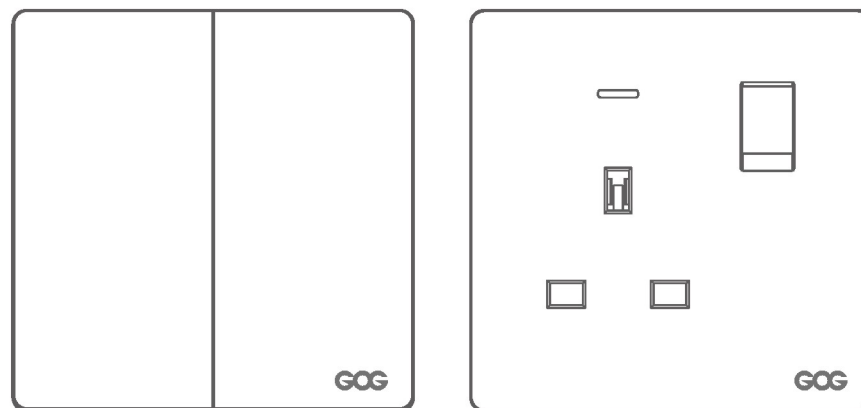

Email:chris.chen@china-gog.com

**2022
PRODUCT
CATALOGUE**

Kara Range
Frameless and boundless lead the fashion

Product Catalogue

Ultra-thin design, full plastic conjoined structure, vertical rocker board;
Control with an enjoyable rhythm