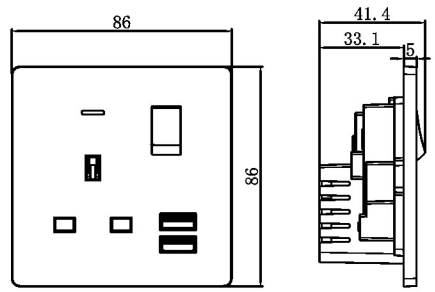

13A 1 gang DP switched socket+2 USB, neon