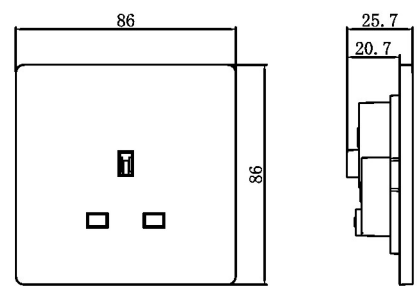

Kara Range

Technical information Dimension diagram

Sockets

13A socket

Kara Range

Technical information Dimension diagram

Sockets