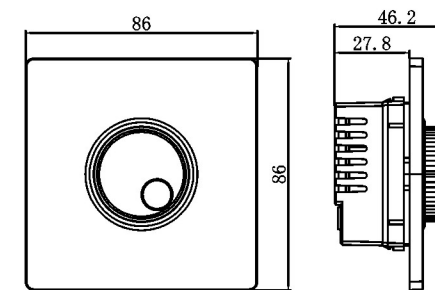

Blank plate
(86 style)

Blank plate
(146 style)

Kara Range

Technical Information Dimension diagram Wiring diagram

Kara Range

Technical information Dimension diagram

Switches

1G,2G,3G,4G switch

Doorbell

20A double pole switch with neon

45A double pole switch with neon

Stepless fan control

Kara Range

Technical information Dimension diagram

Sockets

2 pin socket