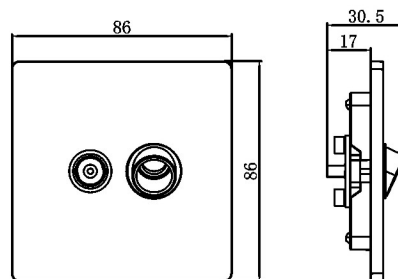

Satellite socket + TV socket