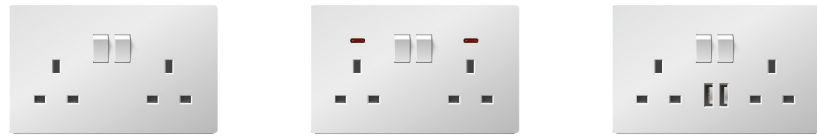

Kara Range

Sockets and USB chargers

Sockets and USB chargers

WHITE	K410	K412	K490
CHAMPAGNE	K410CH	K412CH	K490CH
DARK GREY	K410DG	K412DG	K490DG
BLACK	K410B	K412B	K490B
SILVER	K410S	K412S	K490S
BROWN	K410BR	K412BR	K490BR

13A 2 gang DP switched socket

13A 2 gang DP switched socket, neon

13A 2 gang DP switched socket +2 USB

Sockets and USB chargers