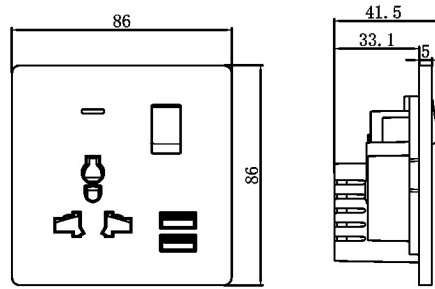

Kara Range

Technical information Dimension diagram

Socket with USB chargers

13A 1 gang switched MF socket, 2 USB, neon