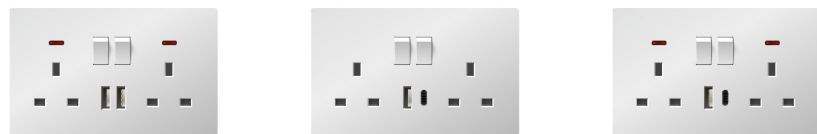

WHITE	K492	K490C	K492C
CHAMPAGNE	K492CH	K490CCH	K492CCH
DARK GREY	K492DG	K490CDG	K492CDG
BLACK	K492B	K490CB	K492CB
SILVER	K492S	K490CS	K492CS
BROWN	K492BR	K490CBR	K492CBR

13A 2 gang DP switched socket +2 USB, neon

13A 2 gang DP switched socket, 1 USB + 1 type C

13A 2 gang DP switched socket, 1 USB + 1 type C, neon