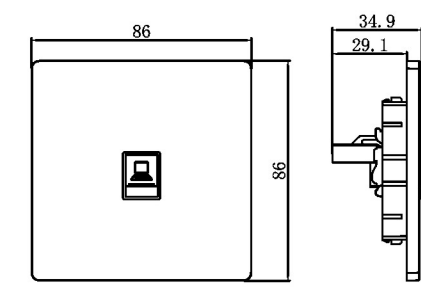

13A 2 gang switched MF socket+2USB, neon

Kara Range

Technical information Dimension diagram

Communication data socket

Non isolated TV socket (INLET)

Data socket RJ45(CAT 5E & CAT 6)

Telephone socket RJ11

Angled satellite socket (F type)