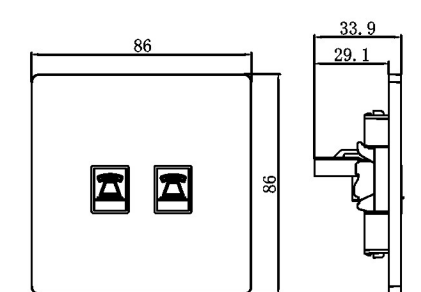

2x telephone socket RJ11