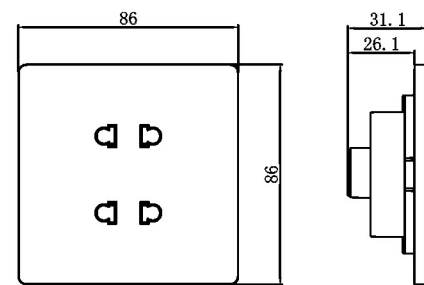

Blank plate
(86 style)

Blank plate
(146 style)

Kara Range

Technical Information Dimension diagram Wiring diagram

Kara Range

Technical information Dimension diagram

Switches

1G,2G,3G,4G switch

Doorbell

20A double pole switch with neon

45A double pole switch with neon

Stepless fan control

Kara Range

Technical information Dimension diagram

Sockets

2 pin socket