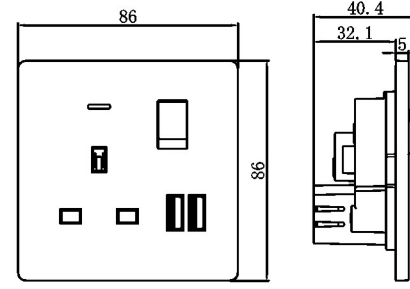

13A 1 gang DP switched socket+2 USB, neon