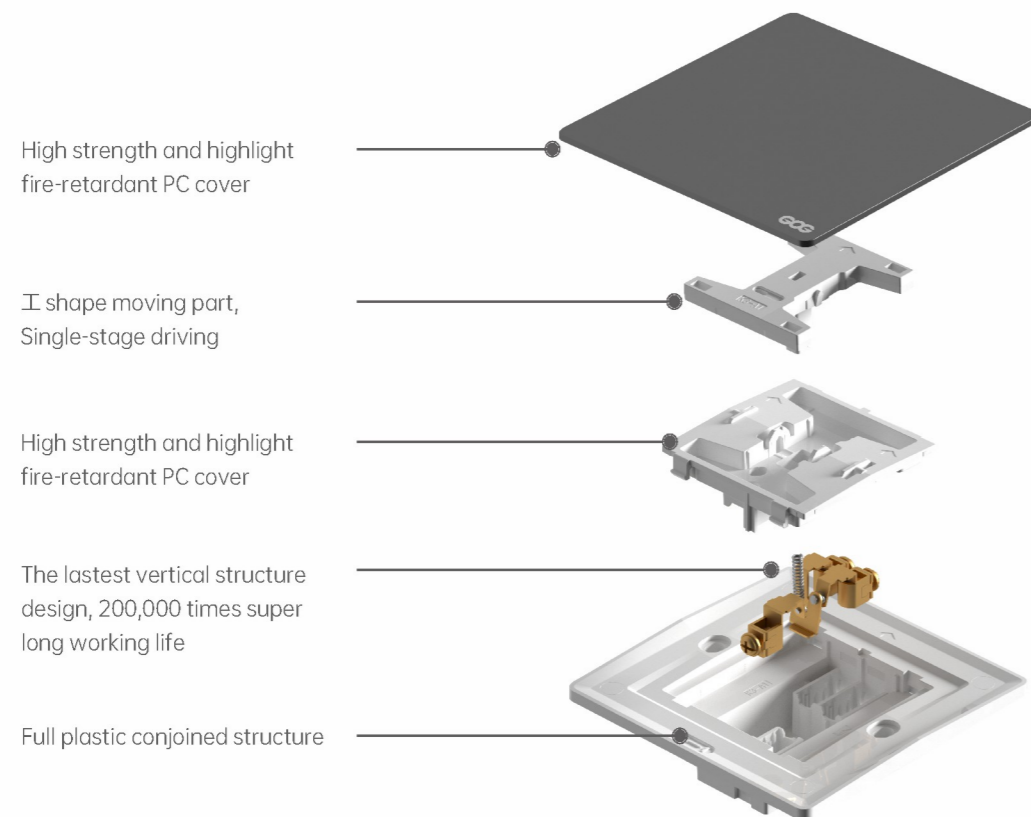

16A 1 gang 1 way switch