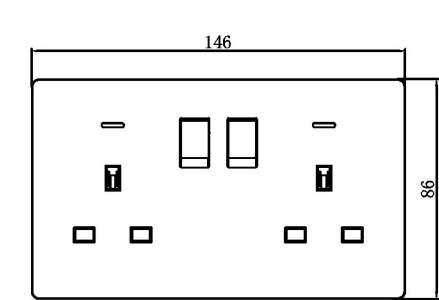

13A 2 gang DP switched socket, neon