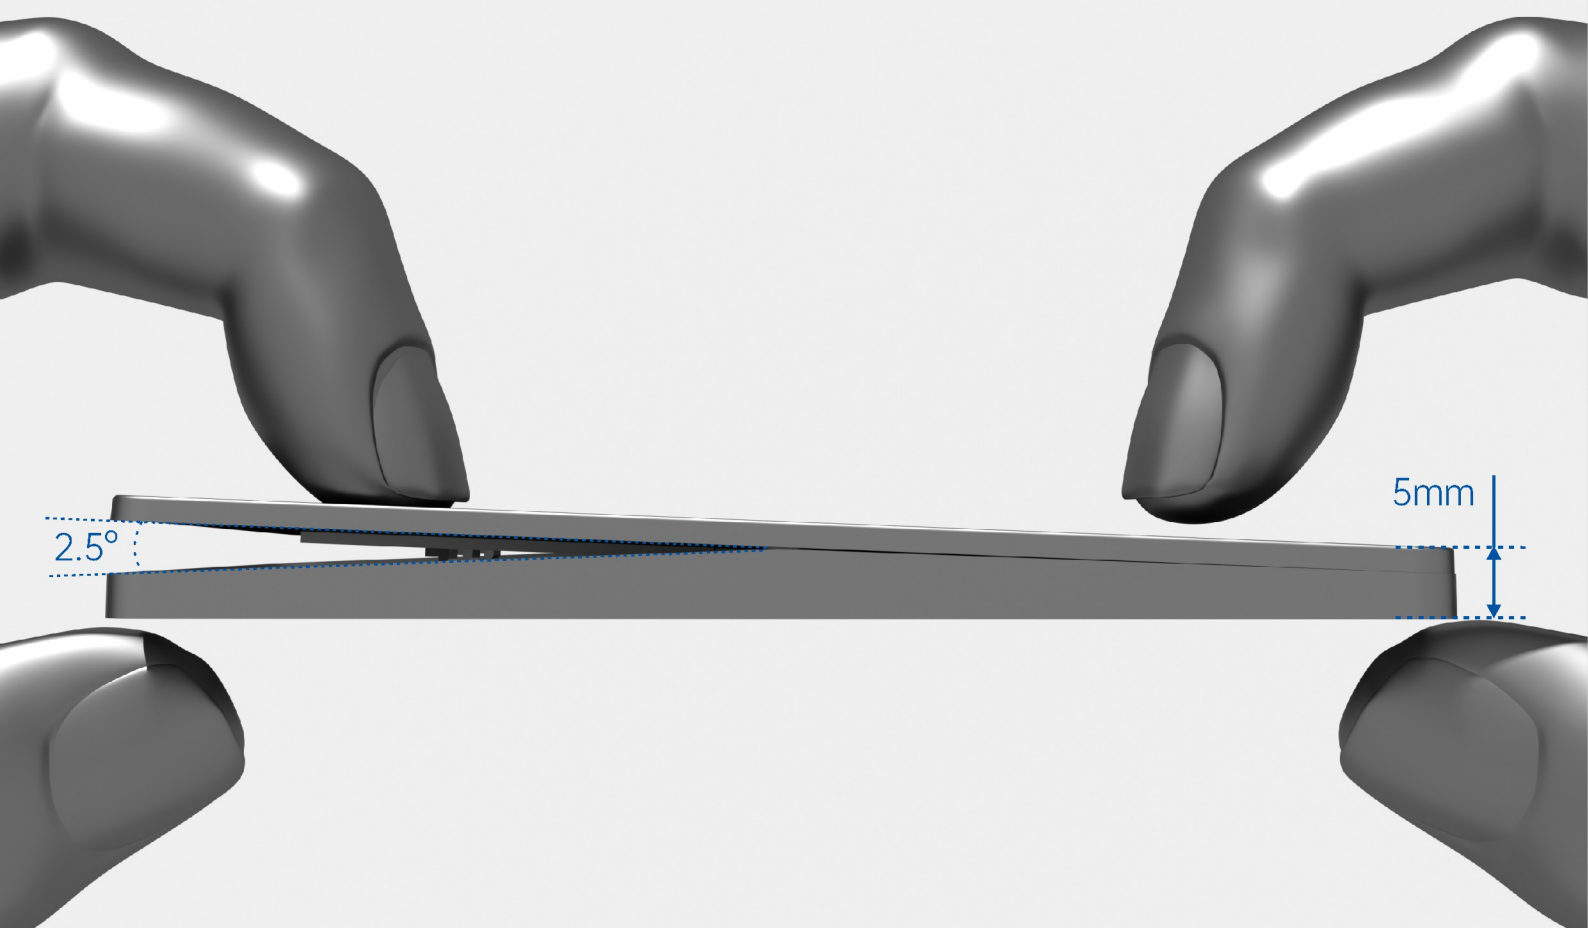

Ultra thin Only 5mm

2.5°
Small Angle switch

5mm
Ultra thin

200,000+
Working life

The latest vertical structure design 200,000 times
Super long working life

NO.1

Full plastic conjoined structure

NO.2

Unique mechanics design makes the pedestal more durable and strong

NO.3

200,000 times super long
working life

NO.4

Low temperature raise within only 30K
enables our product to have good
performance in the hot temperature area.