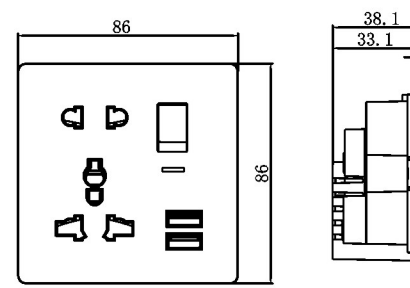

Socket with USB chargers

13A 1 gang switched MF socket, 2 USB, neon

13A 1 gang DP switched socket+2 USB, neon

13A 1 gang DP switched socket+2 USB, neon

13A 1 gang switched 5 pin MF socket 2 USB

13A 2 gang DP switched socket+2 USB, neon