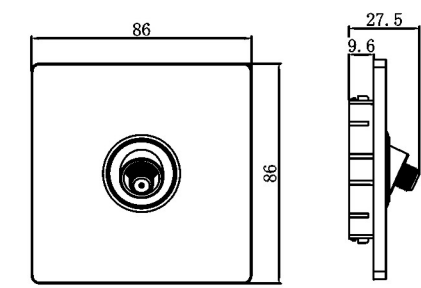

13A 2 gang switched MF socket+2USB, neon

Kara Range

Technical information Dimension diagram

Communication data socket

Non isolated TV socket (INLET)

Data socket RJ45(CAT 5E & CAT 6)

Telephone socket RJ11

Angled satellite socket (F type)