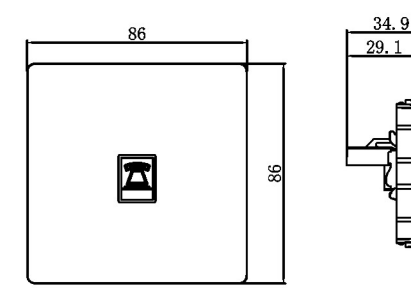

13A 2 gang switched MF socket+2USB, neon

Kara Range

Technical information Dimension diagram

Communication data socket

Non isolated TV socket (INLET)

Data socket RJ45(CAT 5E & CAT 6)

Telephone socket RJ11

Angled satellite socket (F type)