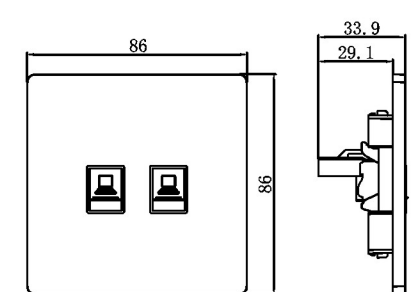

13A 2 gang switched MF socket+2USB, neon

Kara Range

Technical information Dimension diagram

Communication data socket

Non isolated TV socket (INLET)

Data socket RJ45(CAT 5E & CAT 6)

Telephone socket RJ11

Angled satellite socket (F type)