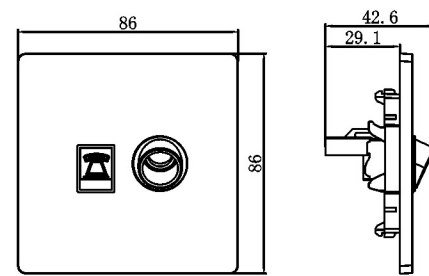

2x data socket RJ45(CAT 5E & CAT 6)

2x telephone socket RJ11

Kara Range

Technical information Dimension diagram

Communication data socket

Telephone + data socket

TV socket + telephone socket

TV socket + data socket