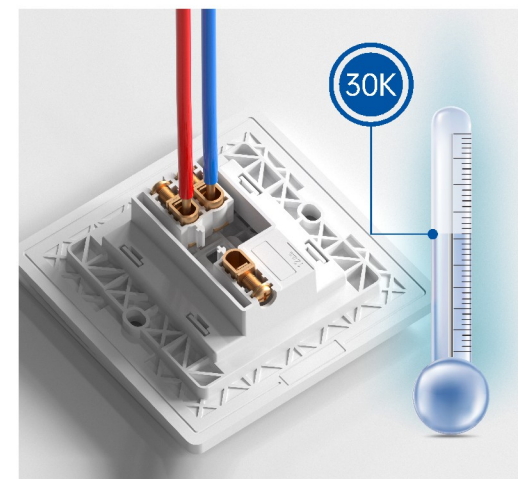

Unique mechanics design makes the pedestal more durable and strong

NO.3

200,000 times super long
working life

NO.4

Low temperature raise within only 30K
enables our product to have good
performance in the hot temperature area.