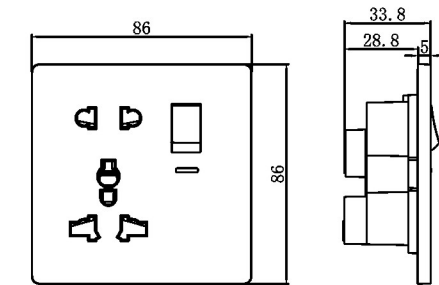

13A 1 gang switched 5 pin MF socket neon