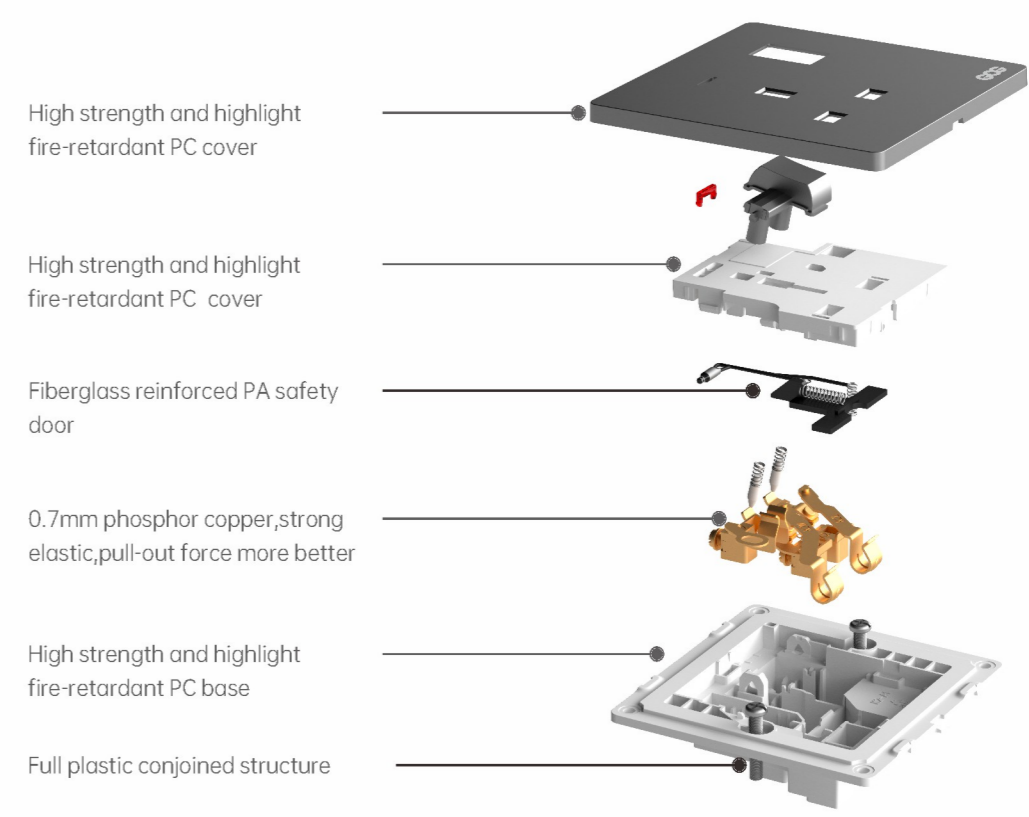

13A 1 gang DP switched socket, neon