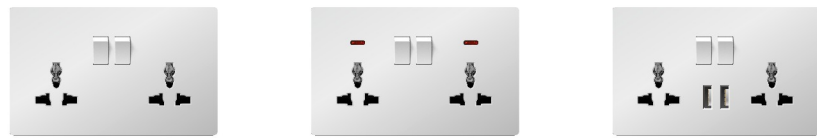

Kara Range

Sockets and USB chargers

Sockets and USB chargers

WHITE	K406M	K408M	K486M
CHAMPAGNE	K406MCH	K408MCH	K486MCH
DARK GREY	K406MDG	K408MDG	K486MDG
BLACK	K406MB	K408MB	K486MB
SILVER	K406MS	K408MS	K486MS
BROWN	K406MBR	K408MBR	K486MBR

13A 2 gang
switched MF
socket

13A 2 gang
switched MF
socket, neon

13A 2 gang
switched MF
socket+2USB

Sockets and USB chargers