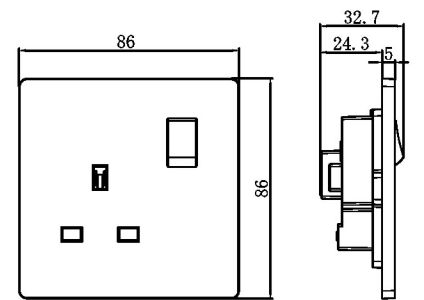

13A 1 gang(DP)switched socket