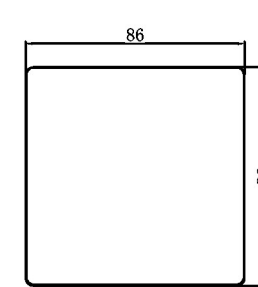

Blank plate
(86 style)

Blank plate
(146 style)

Kara Range

Technical Information Dimension diagram Wiring diagram

Kara Range

Technical information Dimension diagram

Switches

1G,2G,3G,4G switch