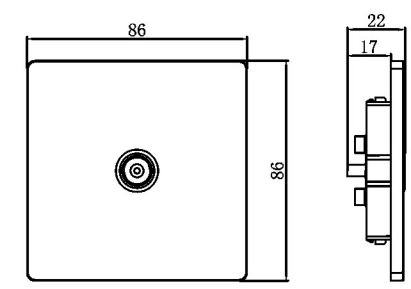

13A 2 gang switched MF socket+2USB, neon

Kara Range

Technical information Dimension diagram

Communication data socket

Non isolated TV socket (INLET)

Data socket RJ45(CAT 5E & CAT 6)

Telephone socket RJ11

Angled satellite socket (F type)