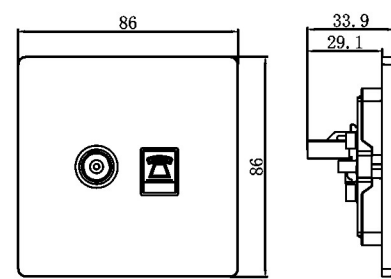

2x data socket RJ45(CAT 5E & CAT 6)

2x telephone socket RJ11

Kara Range

Technical information Dimension diagram

Communication data socket

Telephone + data socket

TV socket + telephone socket

TV socket + data socket