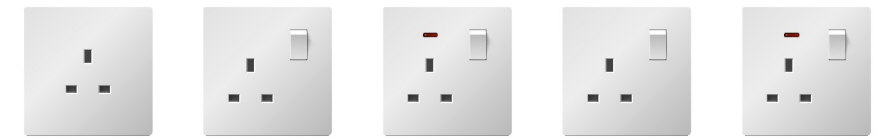

Kara Range Sockets and USB chargers

Sockets and USB chargers

WHITE	K403	K405	K407	K409	K411
CHAMPAGNE	K403CH	K405CH	K407CH	K409CH	K411CH
DARK GREY	K403DG	K405DG	K407DG	K409DG	K411DG
BLACK	K403B	K405B	K407B	K409B	K411B
SILVER	K403S	K405S	K407S	K409S	K411S
BROWN	K403BR	K405BR	K407BR	K409BR	K411BR
	13A 1 gang unswitched socket	13A 1 gang switched socket	13A 1 gang switched socket, neon	13A 1 gang DP switched socket	13A 1 gang DP switched socket, neon