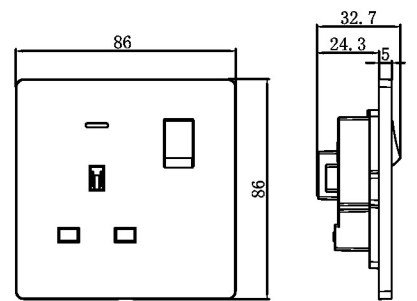

13A 1 gang switched socket, neon