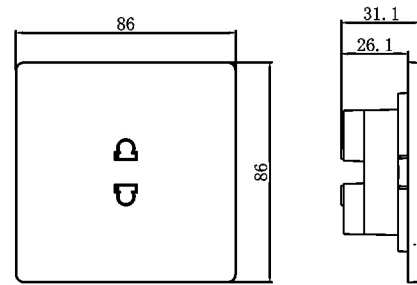

Blank plate
(86 style)

Blank plate
(146 style)

Kara Range

Technical Information Dimension diagram Wiring diagram

Kara Range

Technical information Dimension diagram

Switches

1G,2G,3G,4G switch

Doorbell

20A double pole switch with neon

45A double pole switch with neon

Stepless fan control

Kara Range

Technical information Dimension diagram

Sockets

2 pin socket