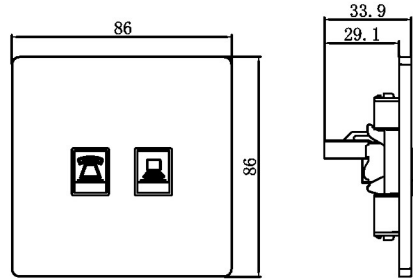

2x data socket RJ45(CAT 5E & CAT 6)

2x telephone socket RJ11

Kara Range

Technical information Dimension diagram

Communication data socket

Telephone + data socket

TV socket + telephone socket

TV socket + data socket