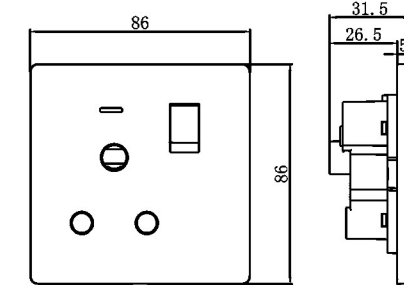

2x2 pin socket

13A socket

13A 1 gang(DP)switched socket

13A 1 gang switched socket, neon

13A 1 gang switched MF socket, neon

Kara Range

Technical information Dimension diagram

Sockets