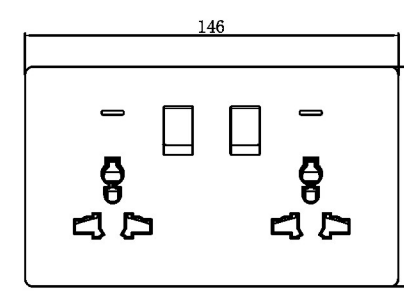

2x2 pin socket

13A socket

13A 1 gang(DP)switched socket

13A 1 gang switched socket, neon

13A 1 gang switched MF socket, neon

Kara Range

Technical information Dimension diagram

Sockets

15A 1 gang switched round pin socket, neon

13A 1 gang switched 5 pin MF socket neon

13A 2 gang DP switched socket

13A 2 gang DP switched socket, neon

13A 2 gang switched MF socket, neon

Kara Range

Technical information Dimension diagram